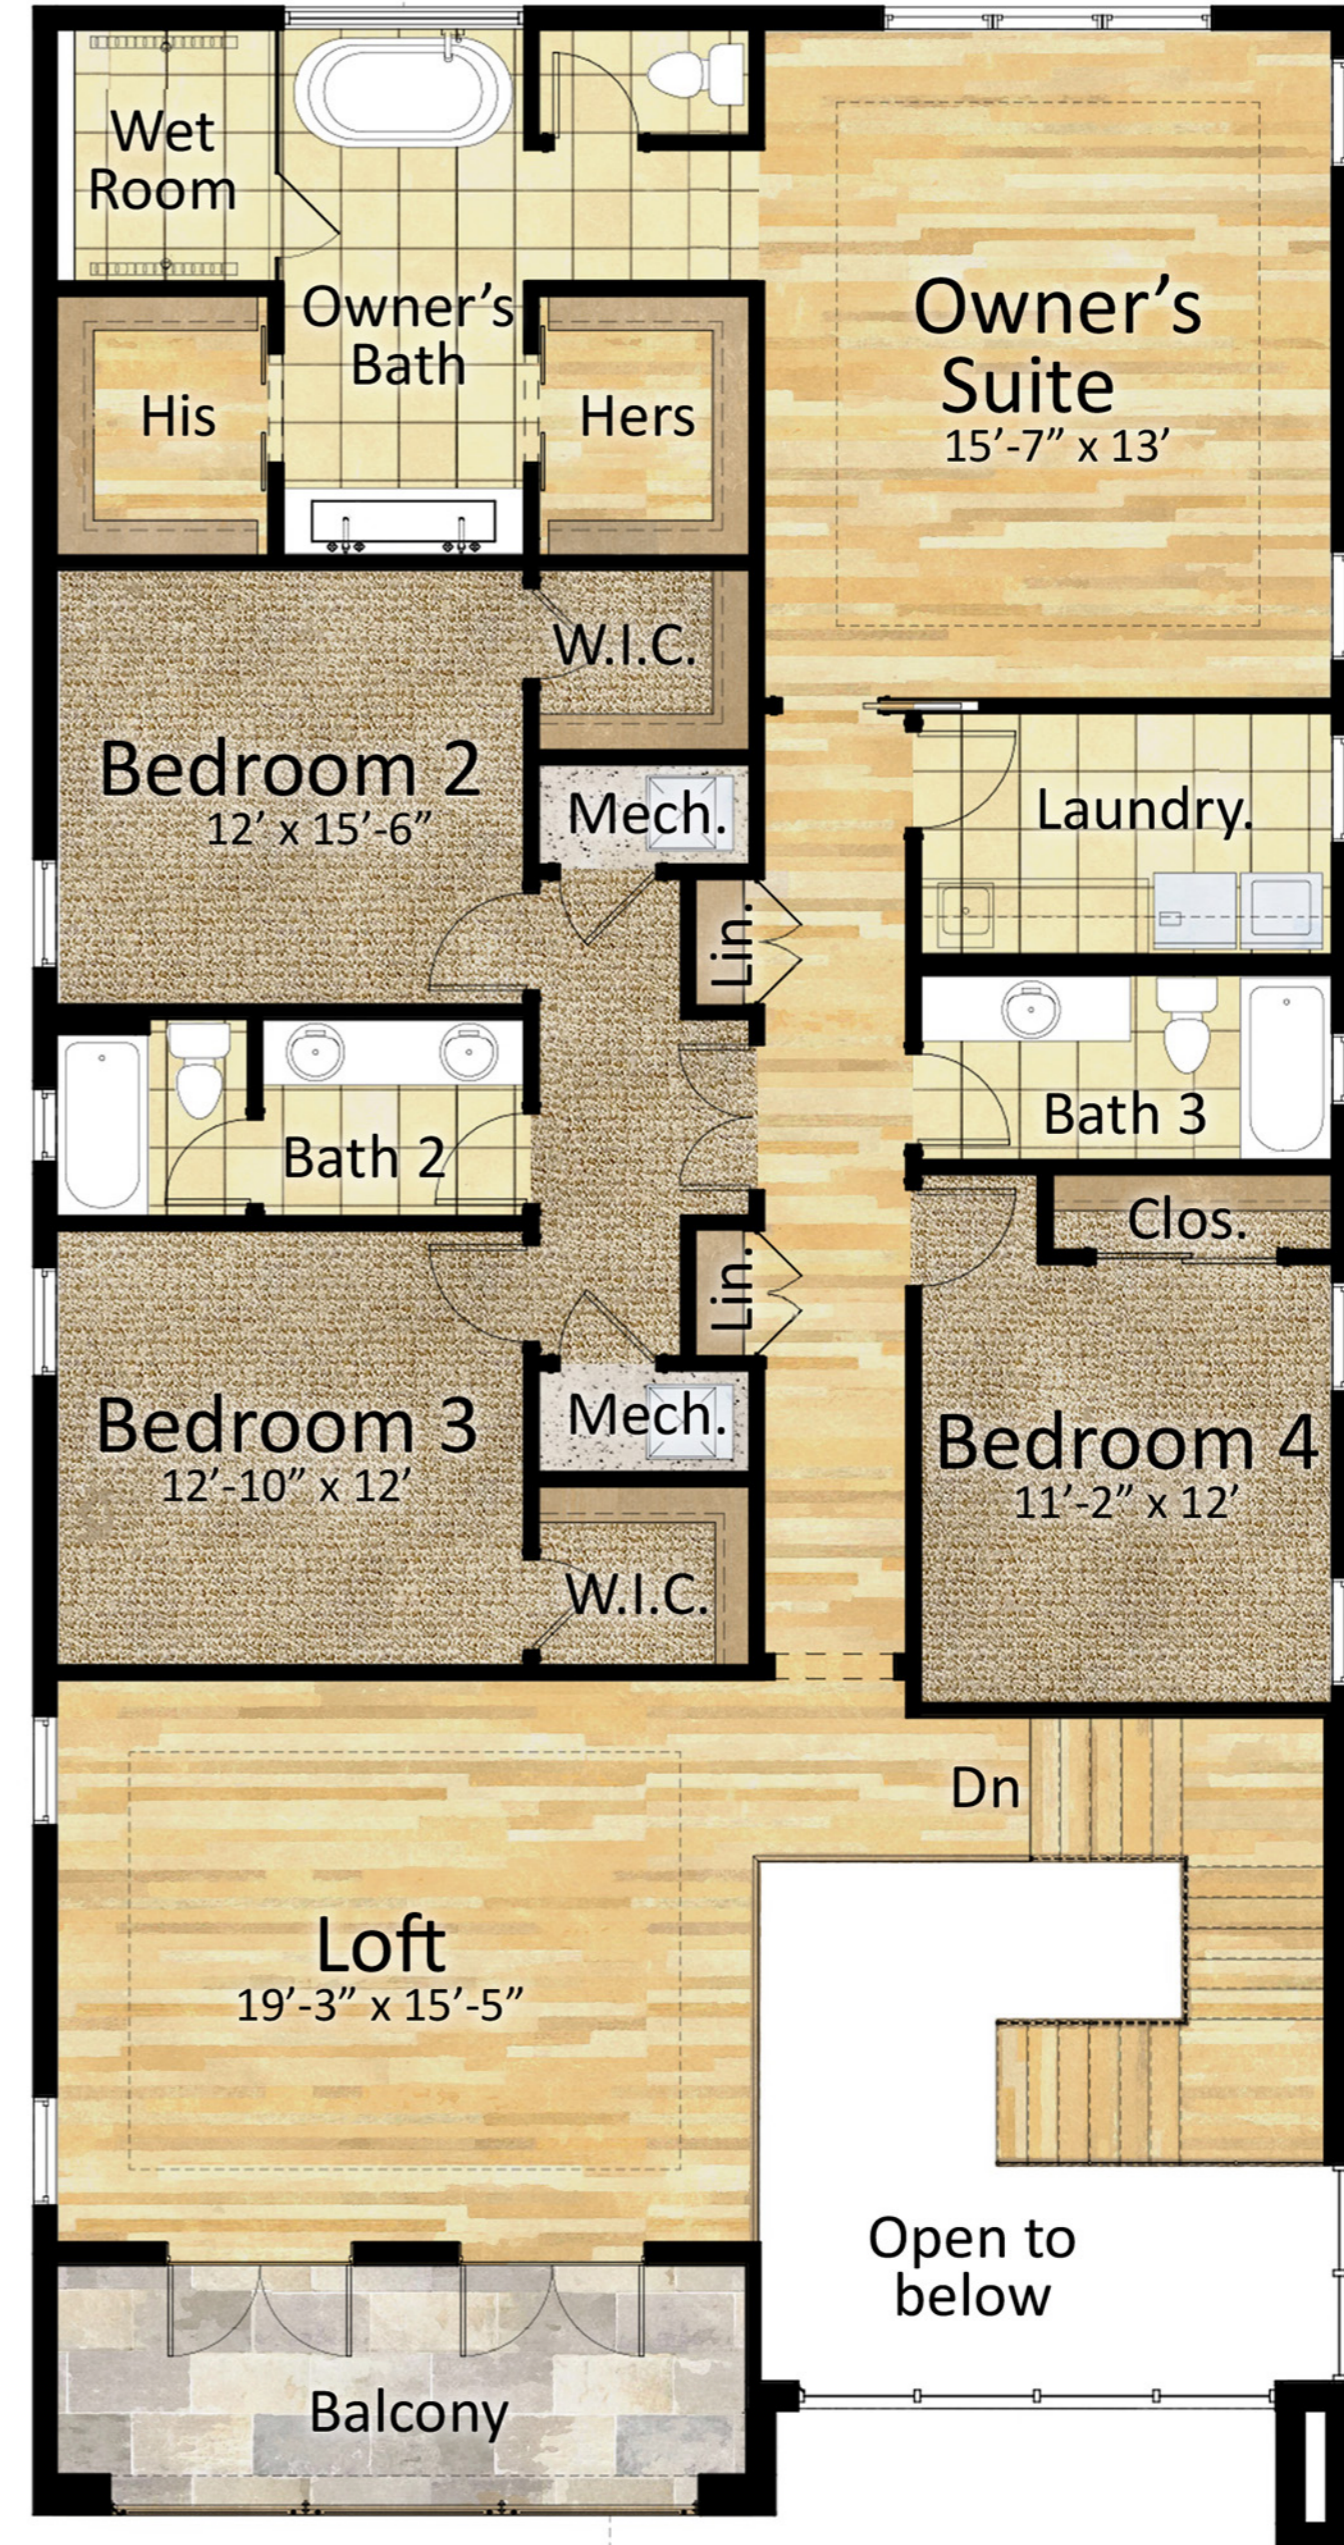

SUMMITBAY
CONSTRUCTION, INC.

The Amanda

To learn more about this new home build please contact us at 813-527-9900 or info@SummitBay.com

SUMMITBAY
CONSTRUCTION, INC.

The Amanda

Main Level Floor Plan

Upper Level Floor Plan

To learn more about this new home build please contact us at 813-527-9900 or info@SummitBay.com

SUMMITBAY
CONSTRUCTION, INC.

The Amanda

Square Footage

Lot Size: ~6,136 sf (52'x118')

Living (1st Floor): 1,716 sf

Living (2nd Floor): 2,005 sf

Total Living A/C: 3,721 sf

Entry Porch: 33 sf

Lanai: 162 sf

Garage: 442 sf

Balcony: 135 sf

Total Gross Sq. Footage: 4,493 sf

Address